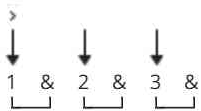

Down In The Valley Chords by Burl Ives

Description: From 1950. Link to video: https://youtu.be/shMmtL_aTSw.

Difficulty: beginner

Tuning: E A D G B E

Key: G

CHORDS

STRUMMING

158 bpm

DOWN IN THE VALLEY

As recorded by Burl Ives

(From the 1950 Album BALLADS AND FOLK SONGS, VOL. 2)

[Intro]

G

[Verse 1]

G

D7

Down in the valley the valley so low

G

Hang your head over, hear the wind blow

D7

Hear the wind blow love, hear the wind blow

G

Hang your head over, hear the wind blow

D7

D7
Birmingham Jail love, Birmingham Jail

G
Send it in care of, the Birmingham Jail

[Verse 4]

G **D7**
Build me a castle, forty feet high

G
So I can see her, as she rides by

D7
As she rides by love, as she rides by