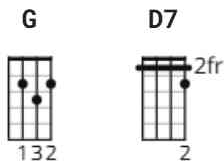

Down In The Valley Chords by Burl Ives

Description: From 1950. Link to video: https://youtu.be/shMmtL_aTSw.

Difficulty: beginner

Tuning: E A D G B E

Key: G

CHORDS

STRUMMING

158 bpm

DOWN IN THE VALLEY

As recorded by Burl Ives

(From the 1950 Album BALLADS AND FOLK SONGS, VOL. 2)

[Intro]

G

[Verse 1]

G

D7

D7
Birmingham Jail love, Birmingham Jail

G
Send it in care of, the Birmingham Jail

[Verse 4]

G **D7**
Build me a castle, forty feet high

G
So I can see her, as she rides by

D7
As she rides by love, as she rides by

G
So I can see her, as she rides by

[Outro]

G **D7**
Down in the valley, the valley so low

G
Hang your head over, hear the wind blow